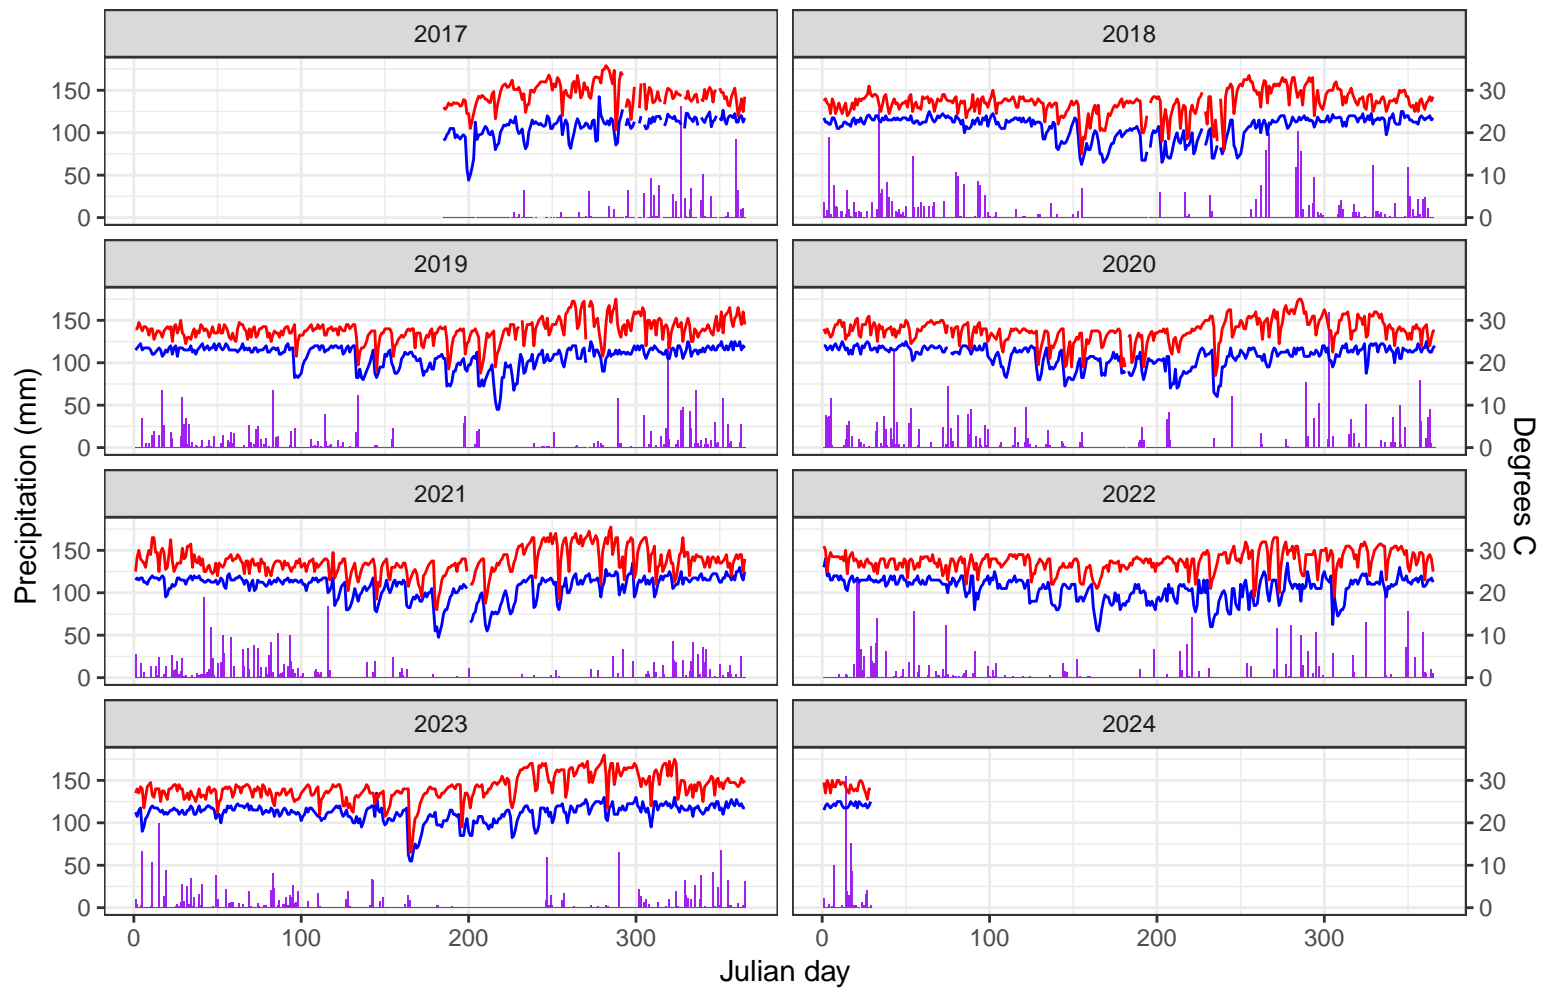

FLP Temperature and Precipitation by Year

Monthly Averages